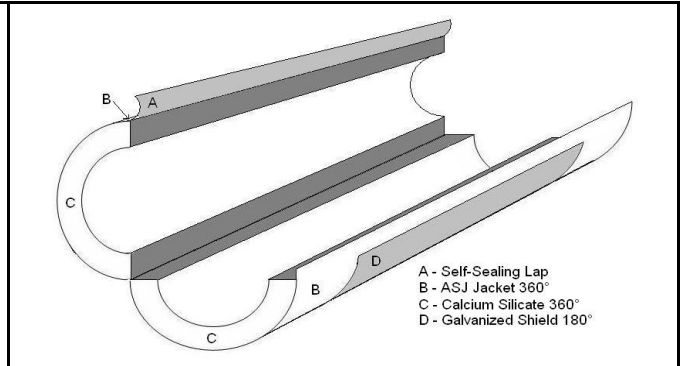

**INSULATED PIPE SUPPORTS
CALCIUM SILICATE (THERMO-12 GOLD)**

MODEL: CSA1450

USES:

- Low Pressure Steam
- Dual Temperature
- High Pressure Steam

FEATURES:

- Ships as one complete unit for easy installation
- 360° All Service Jacket gives a finished look
- Heat-loss and/or condensation are minimized
- Galvanized Shield included to protect insulation from hanger