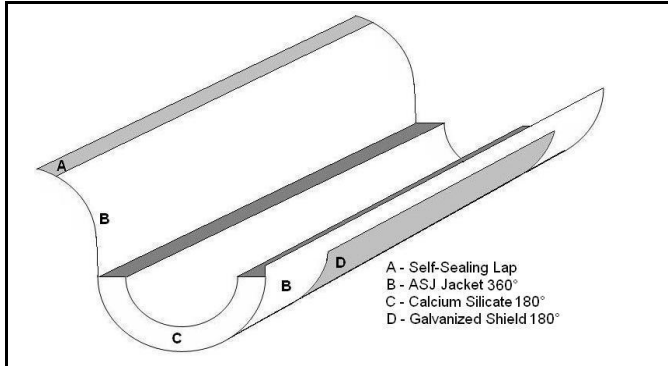

**INSULATED PIPE SUPPORTS
CALCIUM SILICATE (THERMO-12 GOLD)**

MODEL: CSA1450

USES:

- Low Pressure Steam
- Dual Temperature
- High Pressure Steam

FEATURES:

- Ships as one complete unit for easy installation
- 360° All Service Jacket gives a finished look
- Heat-loss and/or condensation are minimized
- Galvanized Shield included to protect insulation from hanger